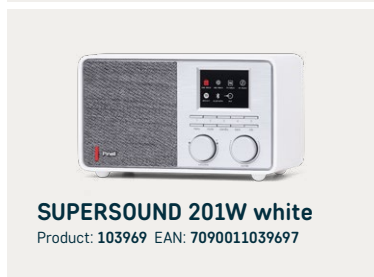

**SUPERSOUND 201W black**  
Product: 103968 EAN: 7090011039680

**SUPERSOUND 201W walnut**  
Product: 103970 EAN: 7090011039703

**SUPERSOUND 201W white**  
Product: 103969 EAN: 7090011039697

# SUPERSOUND 201W

New version of the popular SUPERSOUND 201 radio with Wi-Fi, which gives you Internet Radio from all over the world, as well as Spotify Connect.

### SOUND

Speaker: 1 x 3" full range  
Output: 3 W RMS

### DESIGN

Rod FM Antenna  
Three colours: black, white, walnut  
Sound-optimised fabric grille  
2.4" Colour TFT display  
Full function remote control  
(with 2 x AAA batteries supplied)  
Power adaptor supply  
Unit dimensions (mm):  
206(W) x 117(D) x 127(H)  
Weight (kg): 1.3